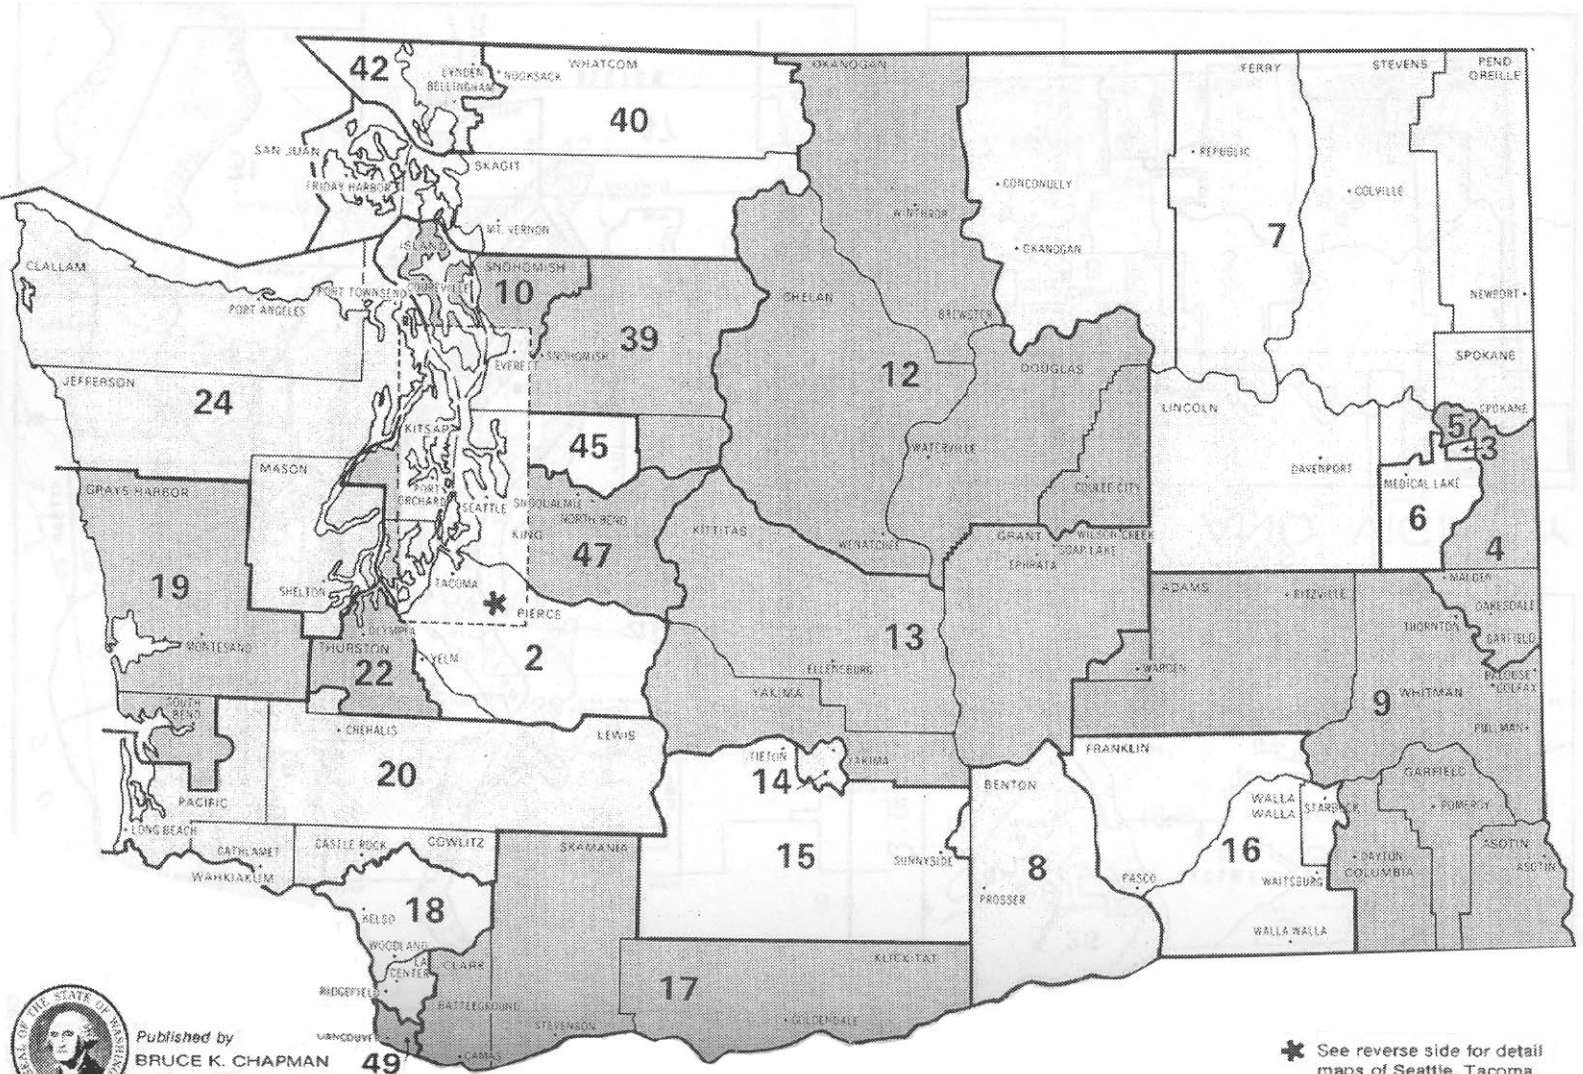

Washington State Legislative Districts - 1972 to 1981

Published by
BRUCE K. CHAPMAN
 Secretary of State

* See reverse side for detail maps of Seattle, Tacoma, Everett, Spokane, and Yakima.