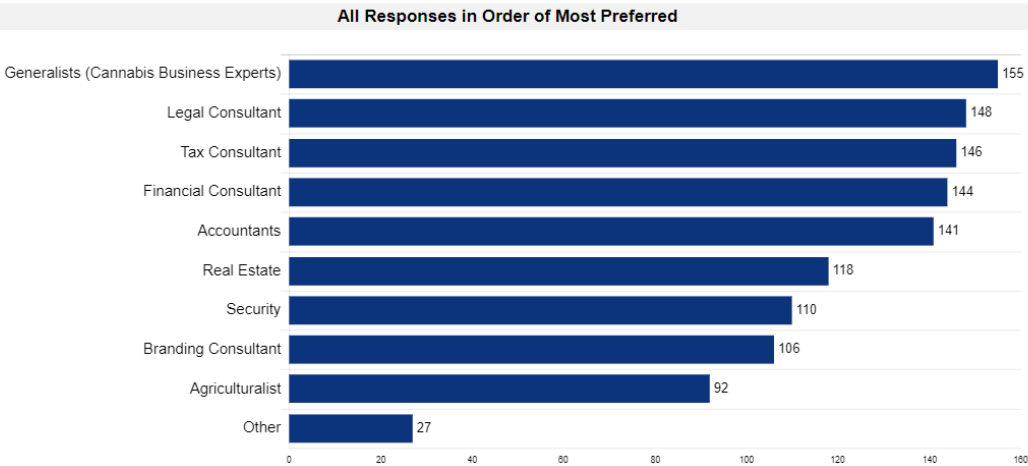

Request for Information

3. What type of Mentor Specialists are most needed?