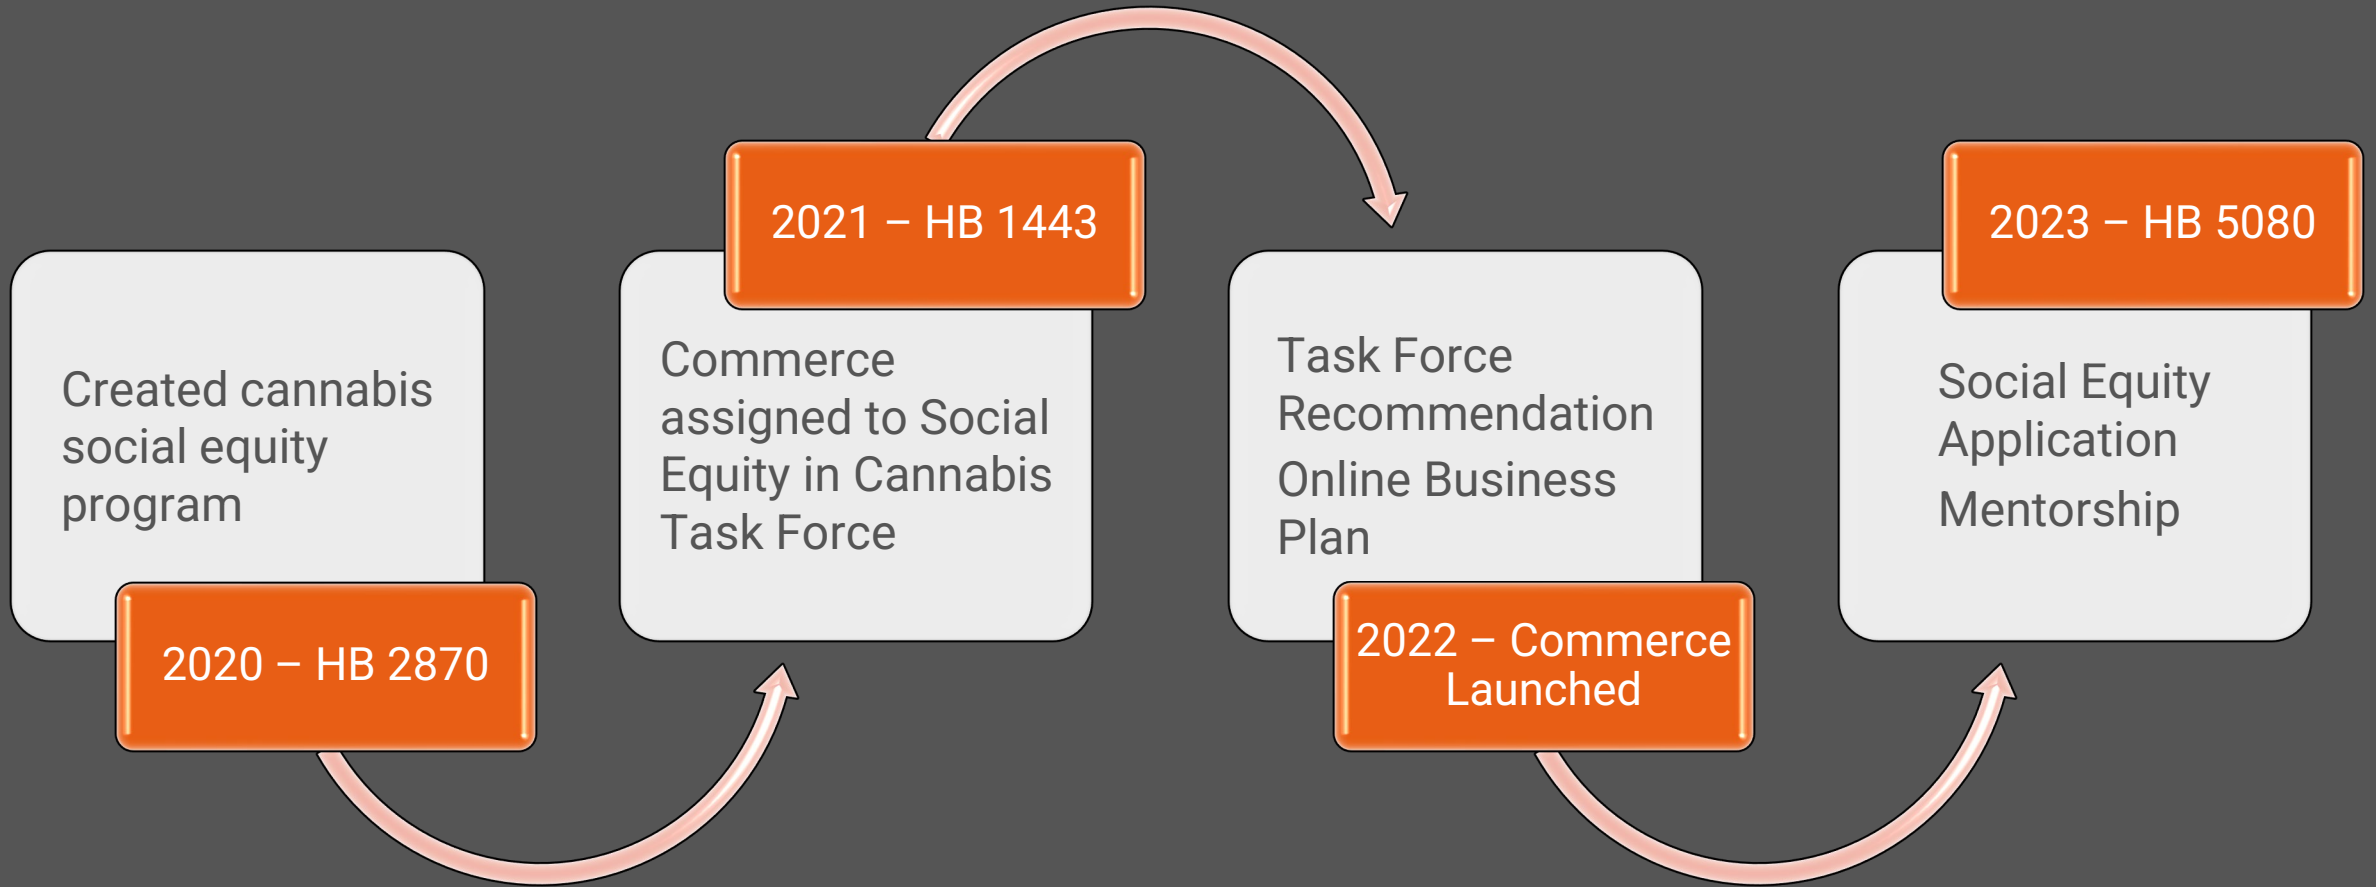

Social Equity In Cannabis: Overview and Update

House Regulated Substances & Gaming
Committee Presentation

ALISON BEASON, LIFE SCIENCE * GLOBAL HEALTH SECTOR
OFFICE OF ECONOMIC DEVELOPMENT AND COMPETITIVENESS

DECEMBER 5, 2023

Washington State
Department of
Commerce

Timeline

Program Outline

2022 & 2023

- Online Technical Assistance
- Mentorship Program

2024

- Online Technical Assistance
- Mentorship Program
- Grants

Make Green Go

est. 2010

Cannabis Specific Business Development

- Module Platform
 - Focus on potential SEAs for licenses
- Base for Program:
 - Standardized cannabis-specific business learning basics
- Timeline
 - Launched September 2022 (annually)

Separately, the Washington Department of Commerce partnered with the state's Liquor and Cannabis Board (LCB) and Make Green Go!, a cannabis business development consulting company, to create the [Social Equity in Cannabis Technical Assistance Program](#).