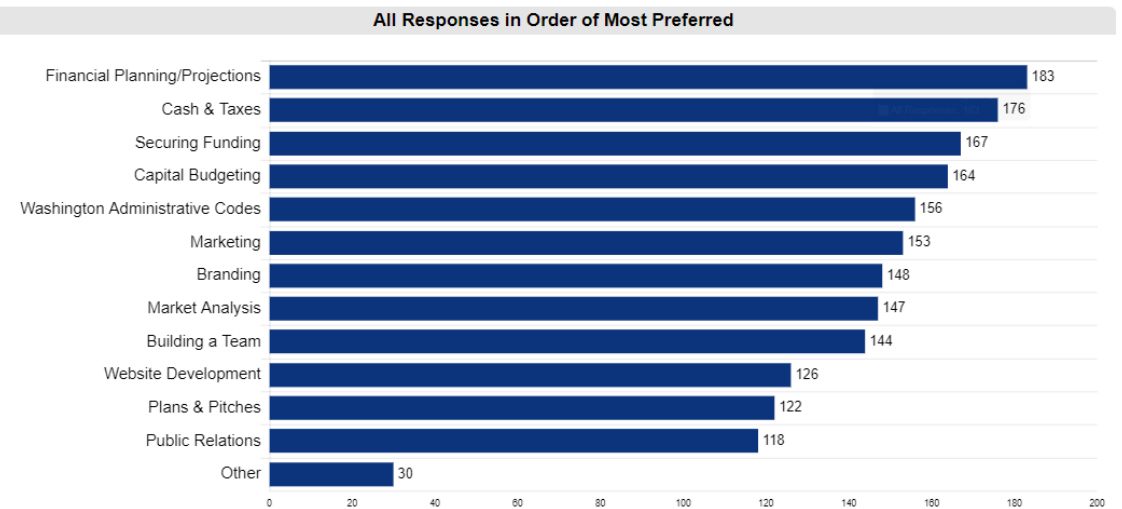

1. What should the business plan development online learning modules include?

Sample Other

Software

Diversity

Time
Management

Employer Law