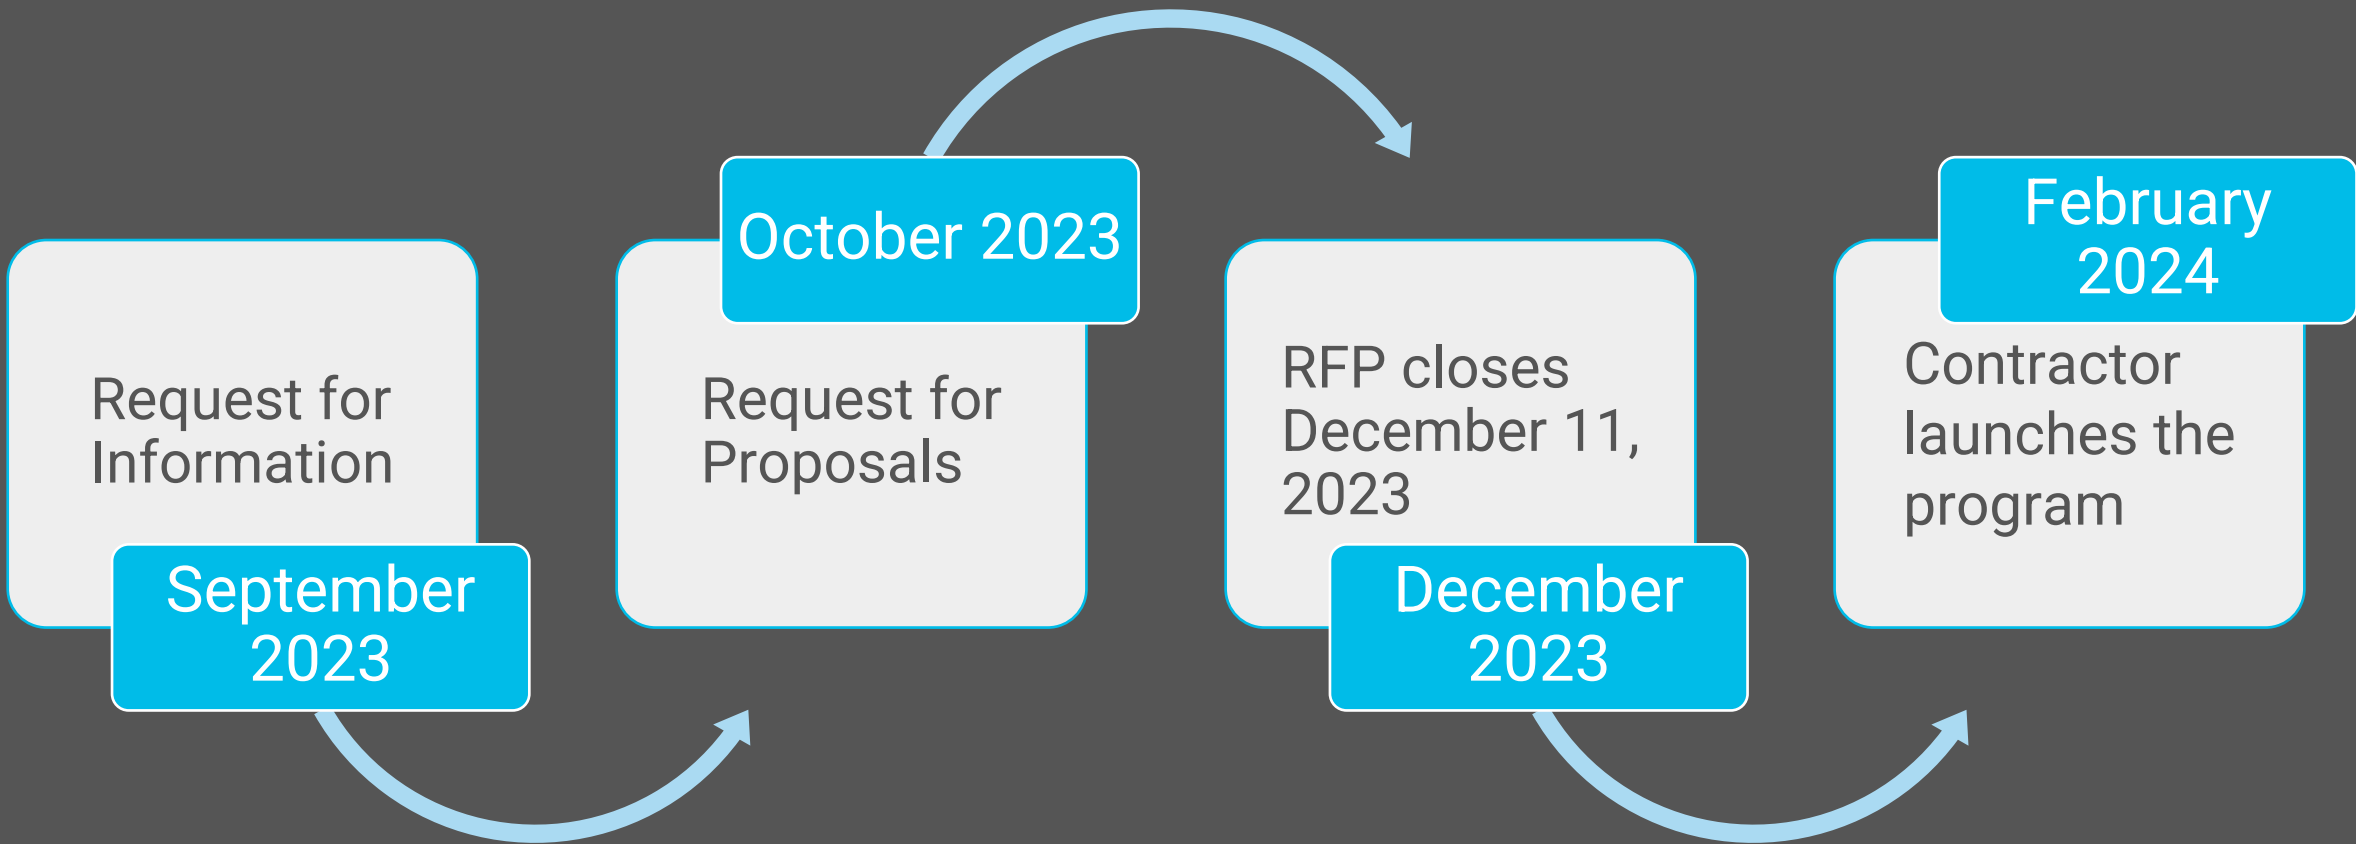

Sample Other

Software Inventory Equipment Property Purchases

2023 & 2024 Timeline

Thank you Questions? Comments?

Alison Beason

LIFE SCIENCE & GLOBAL HEALTH SECTOR LEAD

Alison.Beason@commerce.wa.gov

Washington State
Department of
Commerce