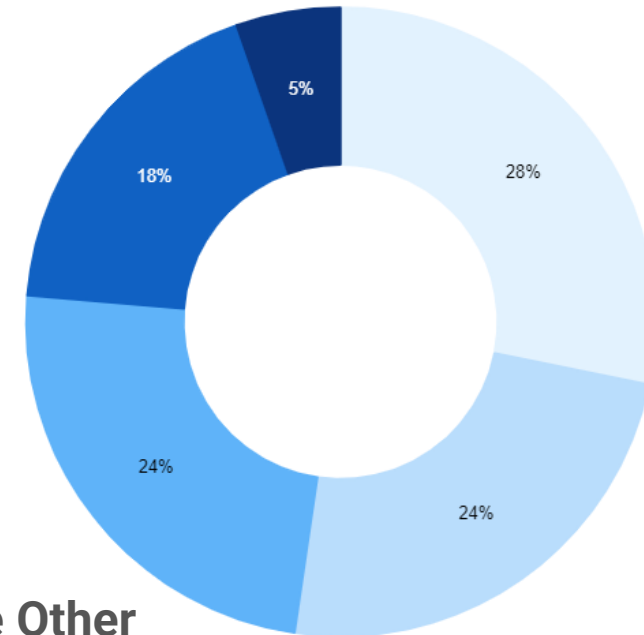

All Responses

● Building Improvements   ● Matching Funds Program
● Operational Training   ● Renewal Energy Investments   ● Other