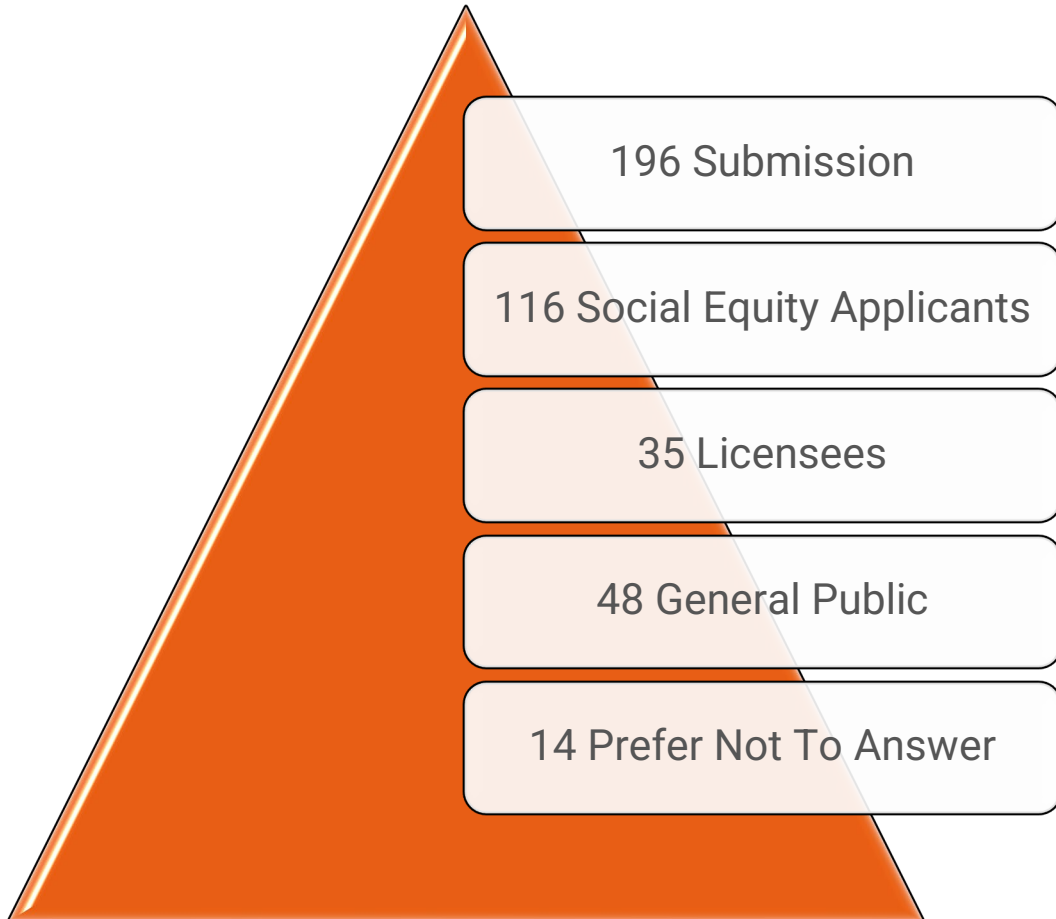

Request for Information