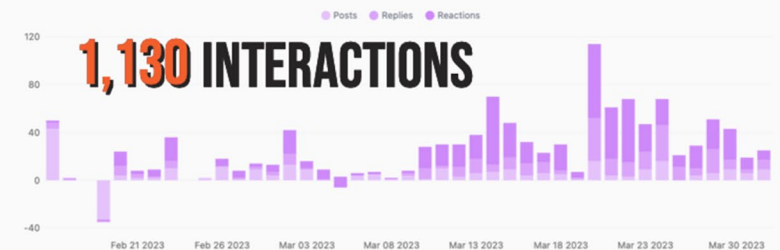

Mentorships

- 1 Facilitator
- 26 Mentors
 - Generalists
 - Business Planners
 - Accountants
 - Relators (& More)
- Portal
 - Mentor Profiles
 - Events Posted
 - 274 Active Members
- Timeline
 - March to June (annually)

Cannabis Summit

- Open to the Public
 - Over 400 People Enrolled
 - 250 Attendees
- Agenda:
 - Mentor Presentations
 - LCB Panel
 - Elected Officials
- Food & Music

March 2023

Outcomes

- Mentors were very flexible
- Serviced over 700 applicants
 - Via online
 - In Person
 - Tours
 - Panels
 - Hybrid Events

MENTORSHIP PORTAL IMPACT

129,810 PAGE VIEWS

274 ACTIVE MEMBERS

654 MESSAGES SENT

VIEWED 705 TIMES

Program Outline

Updates

- Request for Information
- Request for Proposals