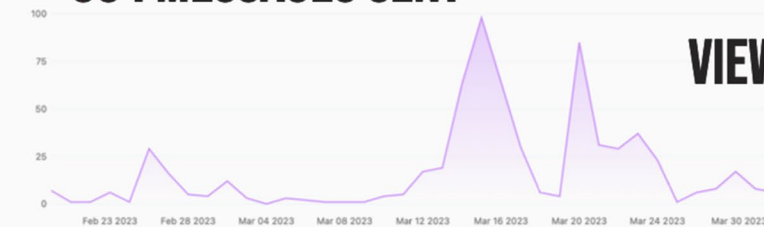

Cannabis Summit

- Open to the Public
 - Over 400 People Enrolled
 - 250 Attendees
- Agenda:
 - Mentor Presentations
 - LCB Panel
 - Elected Officials
- Food & Music

March 2023

Outcomes

- Mentors were very flexible
- Serviced over 700 applicants
 - Via online
 - In Person
 - Tours
 - Panels
 - Hybrid Events

MENTORSHIP PORTAL IMPACT

129,810 PAGE VIEWS

274 ACTIVE MEMBERS

654 MESSAGES SENT

VIEWED 705 TIMES

Program Outline

Updates

- Request for Information
- Request for Proposals